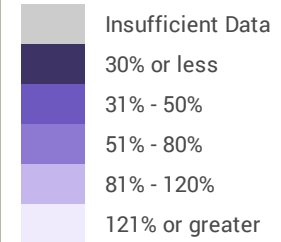

# Yakima, WA MSA Facility Based Assessment Area

— Counties 2024

— Census Tracts 2024

Median Family Income %  
Source: ACS & PolicyMap

Year: 2016-2020

Shaded by: Census Tract, 2020

Yakima County